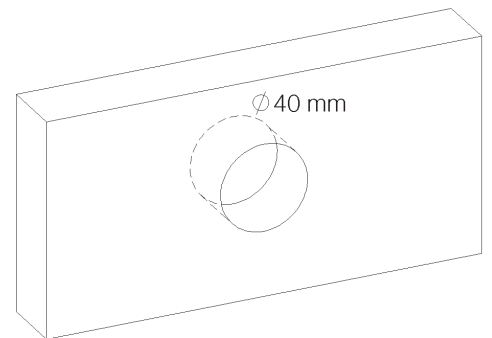

PRODUCT TECHNICAL SHEET

Collection : **DEVILLE**

Ref. : **1955.--.82**

Robinet d'arrêt à encastrer, 3/4"

Inbouw afsluitkraan, 3/4"

Concealed stop-valve, 3/4"

Picture

Product details

Internal mechanism : Ceramic valve 1/4 turn

Technical drawing

RB1.V01