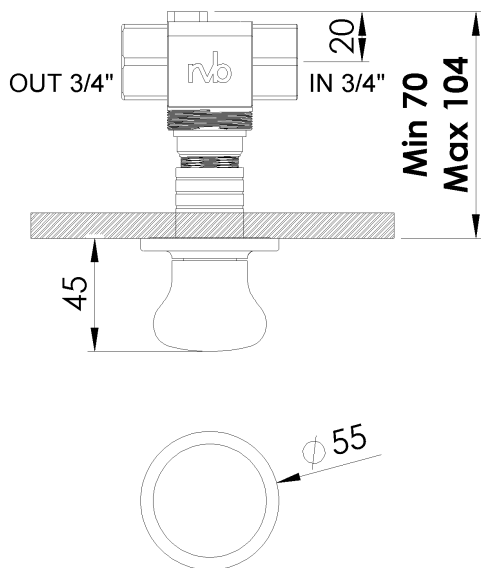

PRODUCT TECHNICAL SHEET

Collection : **DEVILLE**

Ref. : **1955.--.82**

Robinet d'arrêt à encastrer, 3/4"

Inbouw afsluitkraan, 3/4"

Concealed stop-valve, 3/4"

Picture

Product details

Internal mechanism : Ceramic valve 1/4 turn

Technical drawing

RB1.V01